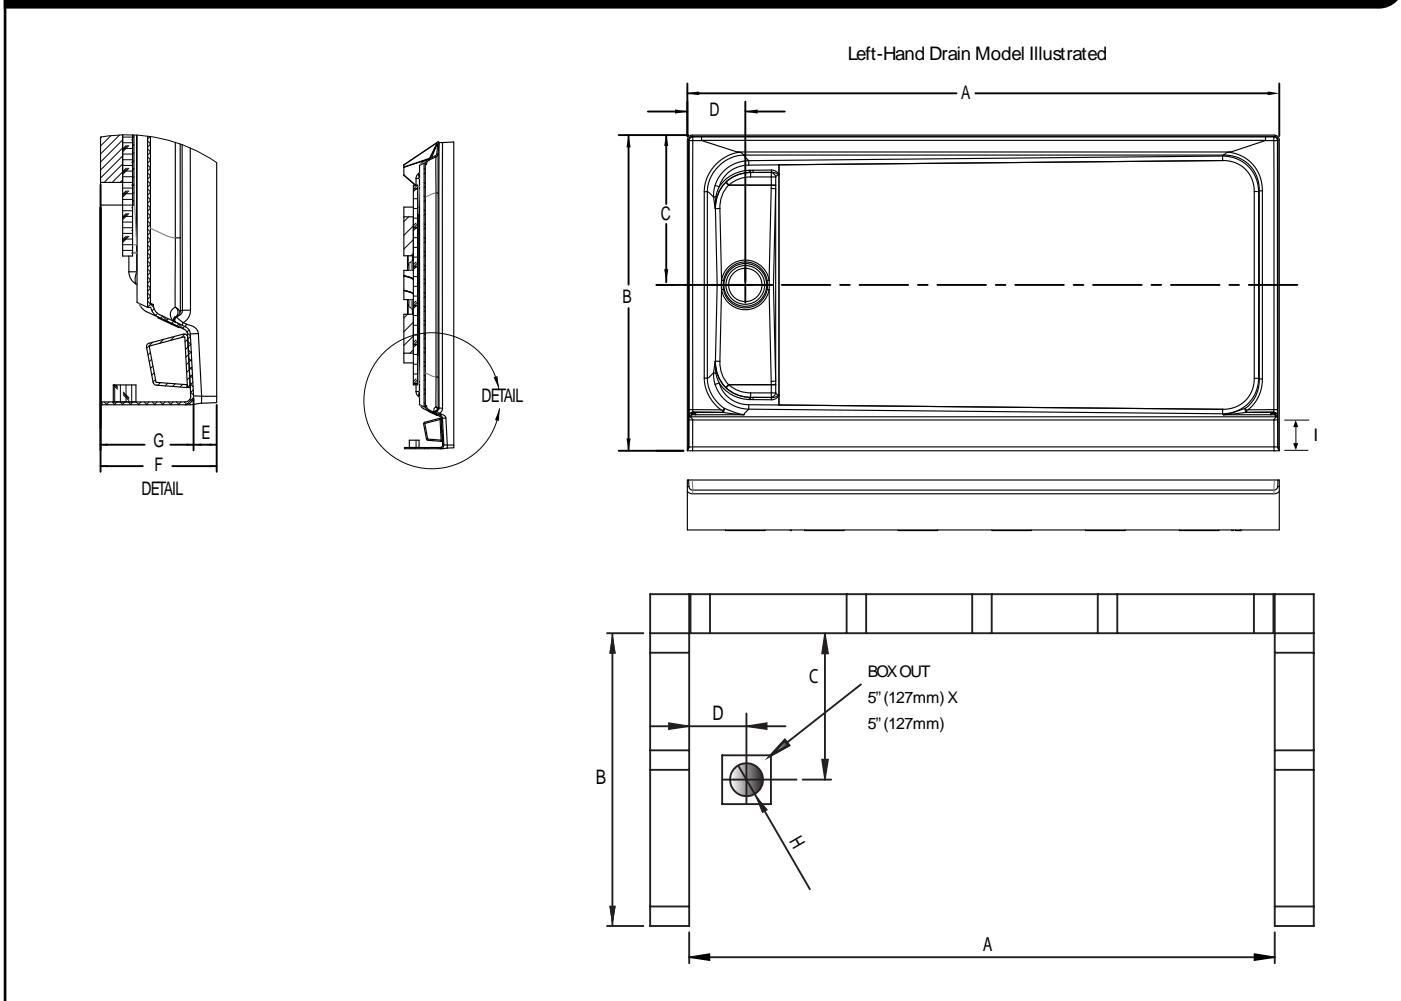

6032 Catalina® Shower Pan

TECHNICAL SPECIFICATIONS

Dimensions	
Weight (Empty)	59 lbs (27 kg)
Weight (Packaged)	64 lbs (29 kg)
Overall Dimensions	60" (1524 mm) x 32" (813 mm) x 4-1/8" (105 mm)
Drain Location	Left or Right Hand
Total Weight (Floor Loading)	27 lbs/ft² (131 kg/m)²
Water Pressure Requirement	N/A
A. Overall Length	60" (1524 mm)
B. Overall Width (Includes Nailing Flange)	32" (813 mm)
C. Drain Rough-In (From Back Wall)	15-3/16" (386 mm)
D. Drain Rough-In (From Side Wall)	5-7/8" (150 mm)
E. Flange Height	1" (25.4 mm)
F. Overall Height (Includes Nailing Flange)	5-1/8" (131 mm)
G. Skirt Height	4-1/8" (105 mm)
H. Drain Diameter	3-3/8" (86 mm)
I. Threshold Width	3-7/8" (98.4 mm)
Accessories	
Drain Kit with Strainer (Sold Separately)	PP69827 (CHROME)
Drain Cover (Sold Separately)	MM17959 (WHITE)

KEY DIMENSIONS

© 2015 Jacuzzi Luxury Bath • For additional information call Customer Service 800-288-4002 • <http://www.jacuzzi.com/baths/support/specs-and-manuals/>
Refer to installation instructions included with fixture before beginning installation. Please confirm product availability and specifications before commencing with any installation work.
PRODUCT SPECIFICATIONS AND AVAILABILITY ARE SUBJECT TO CHANGE WITHOUT NOTICE.